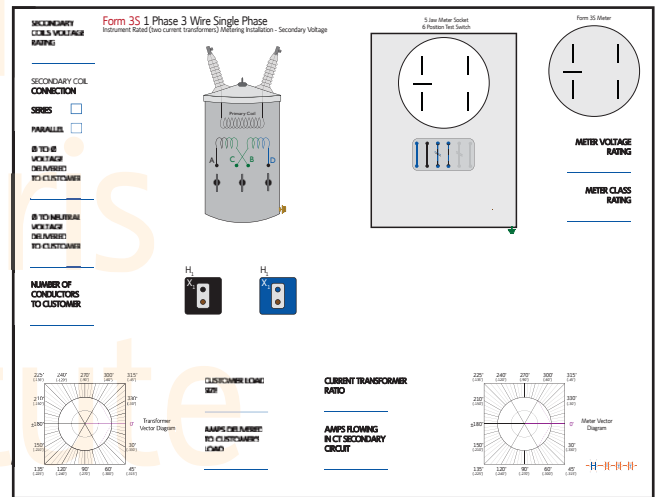

# Single Phase (Self-Contained and CT Rated) Meter Connection Templates

## For Whiteboards, Training Sheets and Worksheet Tablets

Item # T2010-1P/1S

Item # T2010-1P/2S

Item # T2010-1P/3S-1CT

Item # T2010-1P/3S-2CT

Item # T2010-1P/4S

Item # T2010-1P/12S