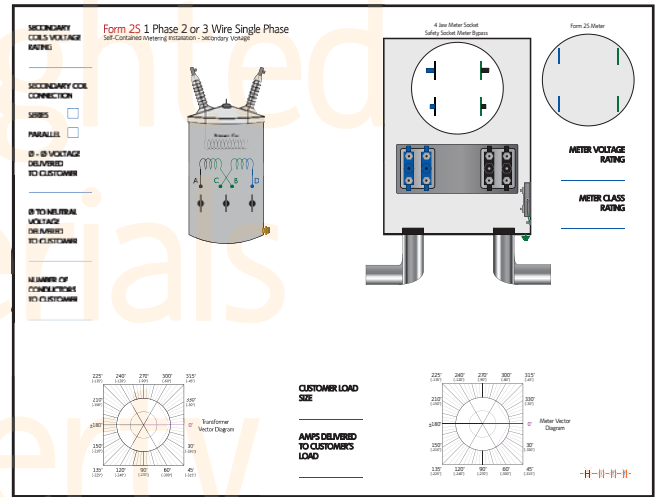

# Single Phase (Self-Contained and CT Rated) Meter Connection Templates

## For Whiteboards, Training Sheets and Worksheet Tablets

Item # T2010-1P/1S

Item # T2010-1P/2S

Item # T2010-1P/3S-1CT

Item # T2010-1P/3S-2CT

Item # T2010-1P/4S

Item # T2010-1P/12S