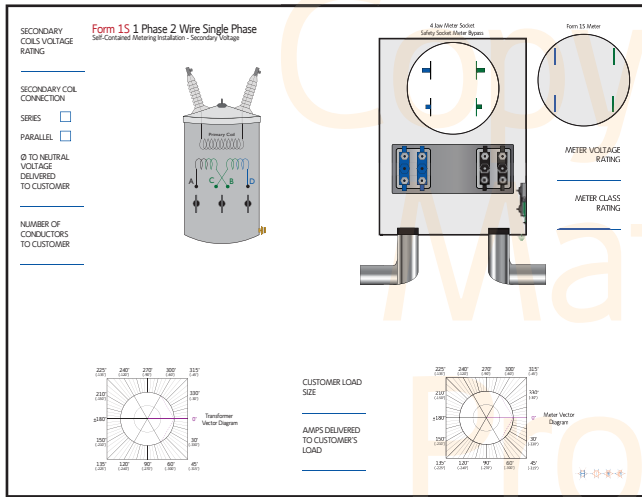

# Single Phase (Self-Contained and CT Rated) Meter Connection Templates

## For Whiteboards, Training Sheets and Worksheet Tablets

Item # T2010-1P/1S

Item # T2010-1P/2S

Item # T2010-1P/3S-1CT

Item # T2010-1P/3S-2CT

Item # T2010-1P/4S

Item # T2010-1P/12S