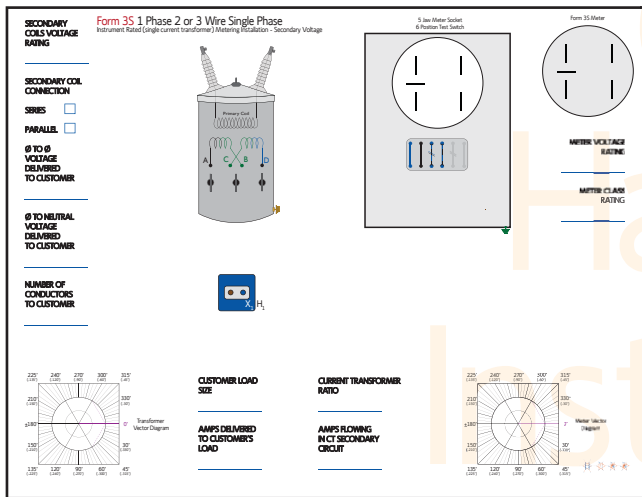

# Single Phase (Self-Contained and CT Rated) Meter Connection Templates

## For Whiteboards, Training Sheets and Worksheet Tablets

Item # T2010-1P/1S

Item # T2010-1P/2S

Item # T2010-1P/3S-1CT

Item # T2010-1P/3S-2CT

Item # T2010-1P/4S

Item # T2010-1P/12S