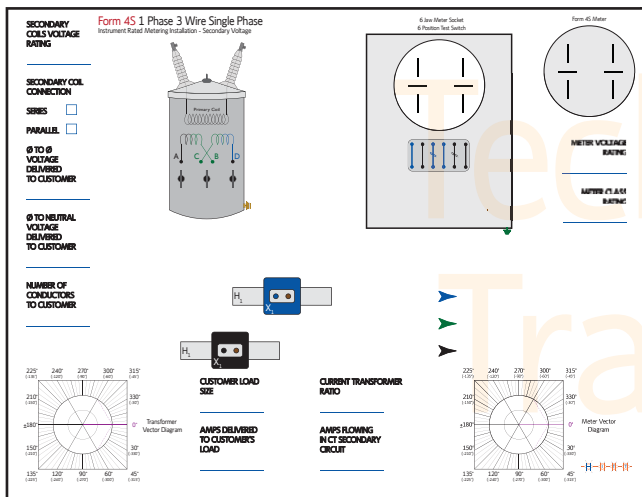

# Single Phase (Self-Contained and CT Rated) Meter Connection Templates

## For Whiteboards, Training Sheets and Worksheet Tablets

Item # T2010-1P/1S

Item # T2010-1P/2S

Item # T2010-1P/3S-1CT

Item # T2010-1P/3S-2CT

Item # T2010-1P/4S

Item # T2010-1P/12S