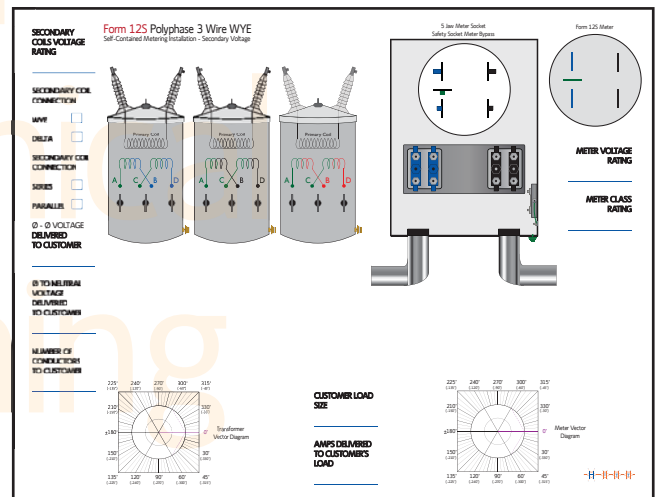

# Single Phase (Self-Contained and CT Rated) Meter Connection Templates

## For Whiteboards, Training Sheets and Worksheet Tablets

Item # T2010-1P/1S

Item # T2010-1P/2S

Item # T2010-1P/3S-1CT

Item # T2010-1P/3S-2CT

Item # T2010-1P/4S

Item # T2010-1P/12S